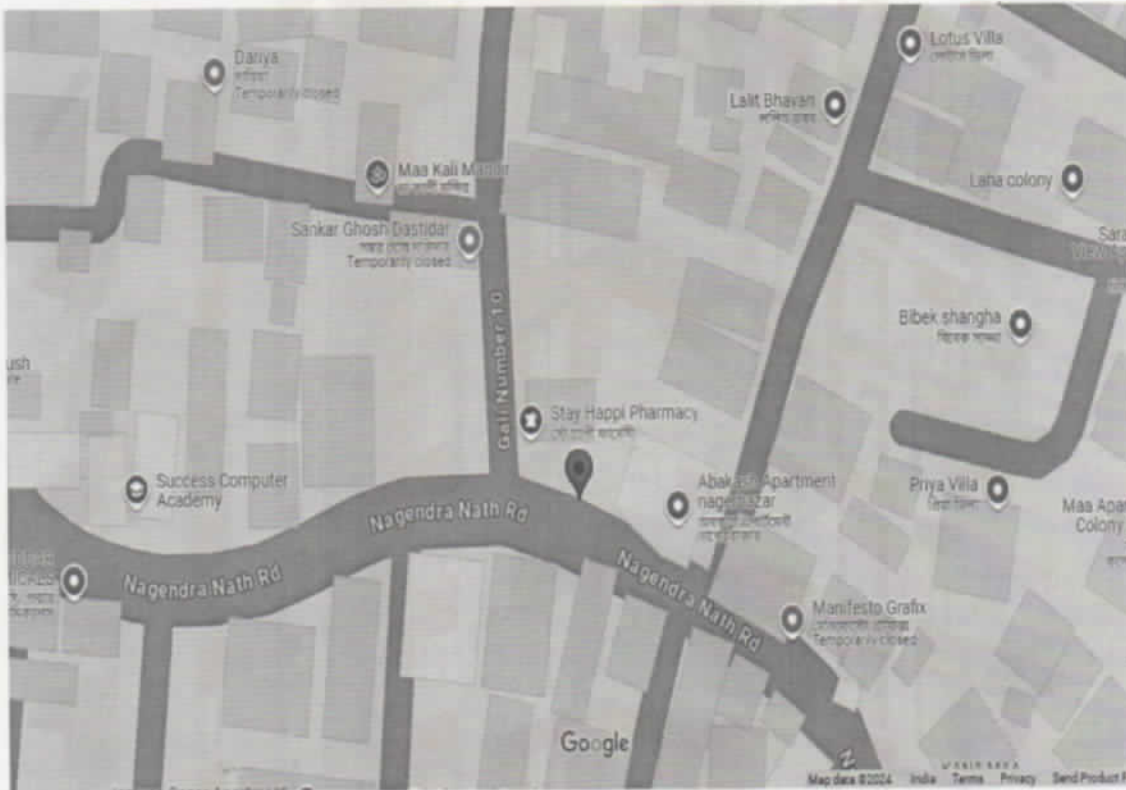

Sree Krishna Enterprise

DEVELOPER

Date:

Project Name - "SREEKRISHNA ENCLAVE" SITUATED AT Holding No. 92, Nagendra Nath Road, P.S. Dum Dum (old) Nagerbazar (New), District – North 24 Parganas, Kolkata- 700028, under Ward No. 24, within the limits of the South Dum Dum Municipality.

Latitude - 22°37'11.3"N

Longitude - 88°25'01.9"E

SREE KRISHNA ENTERPRISE

Ranadhir Saha
Partner

SREE KRISHNA ENTERPRISE

Dipak
Partner

SREE KRISHNA ENTERPRISE

Seepriya Saha
Partner